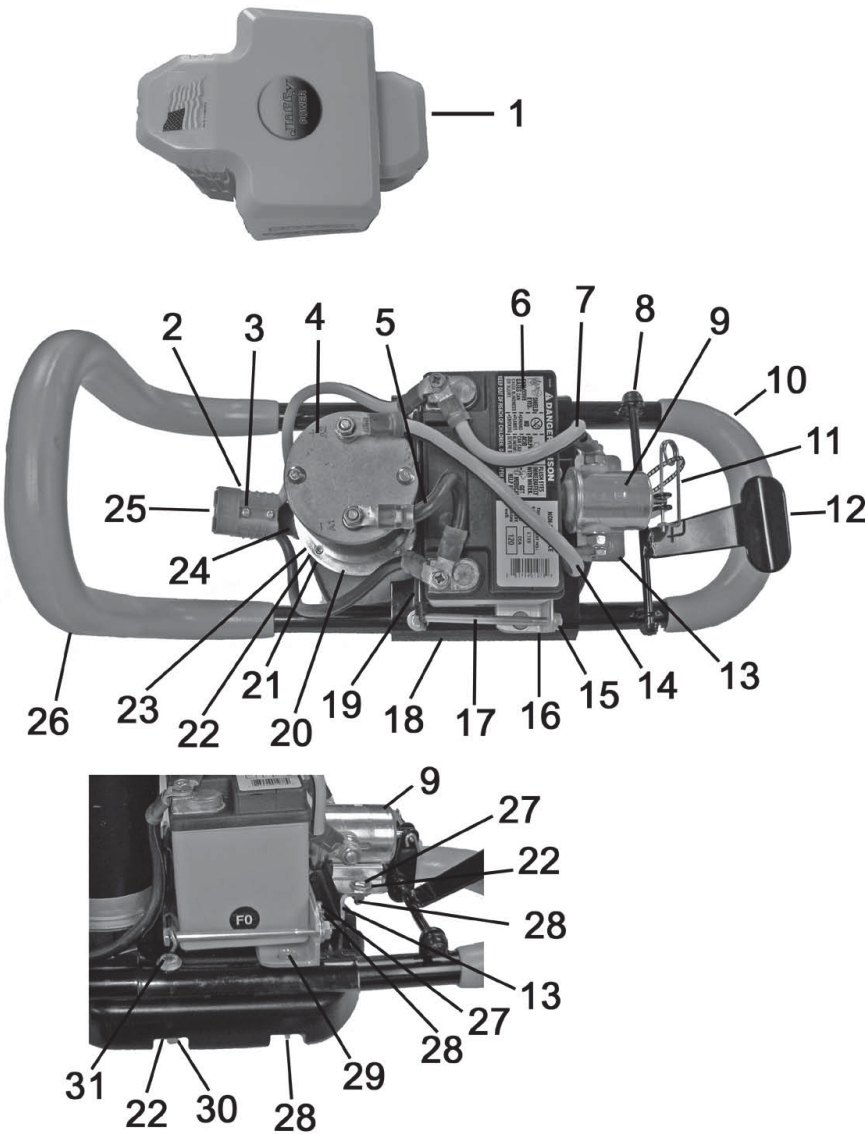

Models years 2011-2012

**JIFFY® PROII ELECTRIC™ ICE DRILL –  
PARTS LIST**

<u>Ref. No.</u>	<u>Part No.</u>	<u>Description</u>	<u>No. Used</u>
1	4155	Cover	1
2	1719	Locknut	2
3	4289	Machine Screw	2
4	3810	Motor	1
5	3918	Wire Assembly	1
6	4261	Battery	1
7	4265	Wire Assembly	1
8	2512	Push Nut	2
9	3961	Switch	1
10	3968	"U" Handle	1
11	4270	Throttle Clip	1
12	4150	Throttle Assembly	1
13	4152	Switch Mounting Bracket	1
14	4266	Wire Assembly	1
15	2451	Locknut	2
16	4151	Battery Holder	1
17	4156	Hex Capscrew	2
18	3946	Handle Plate	1
19	4153	Battery Clamp	1
20	3921	Motor Mounting Plate	1
21	1683	Hex Capscrew	1
22	1689	Flat Washer	8
23	1119	Lock Washer	1
24	4154	Plug Bracket	1
25	4267	Cable Asbly w/ Connector	1
26	3965	"L" Handle	1
27	2355	Hex Capscrew	4
28	3922	Locknut	6
29	4269	Machine Screw	2
30	2336	Locknut	2
31	3351	Hex Capscrew	2

## JIFFY® PROII LECTRIC™ ICE DRILL – PARTS LIST

Ref. No.	Part No.	Description	No. Used
32	4036	Pinion Gear Assembly	1
33	3843	Flat Washer	1
34	3351	Hex Capscrew	2
35	1689	Flat Washer	8
36	4269	Machine Screw	2
37	2336	Locknut	7
38	4029	Upper Gearcase	1
39	3634	Teflon™ Washer	1
40	1670	Flat Washer	1
41	3707	Main Gear	1
42	3721	Lower Gearcase	1
43	3228	Hex Capscrew	1
44	3922	Locknut	2
45	1683	Hex Capscrew	5
46	1119	Lock Washer	1
47	3983	Hex Capscrew	4
48	3972	Clevis Pin	1
49	3971	E-Z Connect™ Collar	1
50	3730-XT	6" XT™ Drill Assembly	1
"	3731-XT	8" XT™ Drill Assembly	1
51	2355	Hex Capscrew	2
52	3536	6" Ripper™ Blade	1
"	3538	8" Ripper™ Blade	1
53	2354	Hex Capscrew	2
54	3301	6" Blade Protector	1
"	2120	8" Blade Protector	1
55	4272	Battery Doc® Charger	1
56	3917	8 Ft Connection Cable	1

### OPTIONAL ACCESSORIES

57	3929	10 Ft Extension Cable
58	3939	10 Ft Wire Harness
59	4329	Ring Terminal Adaptor
60	4330	Alligator Clip Adaptor